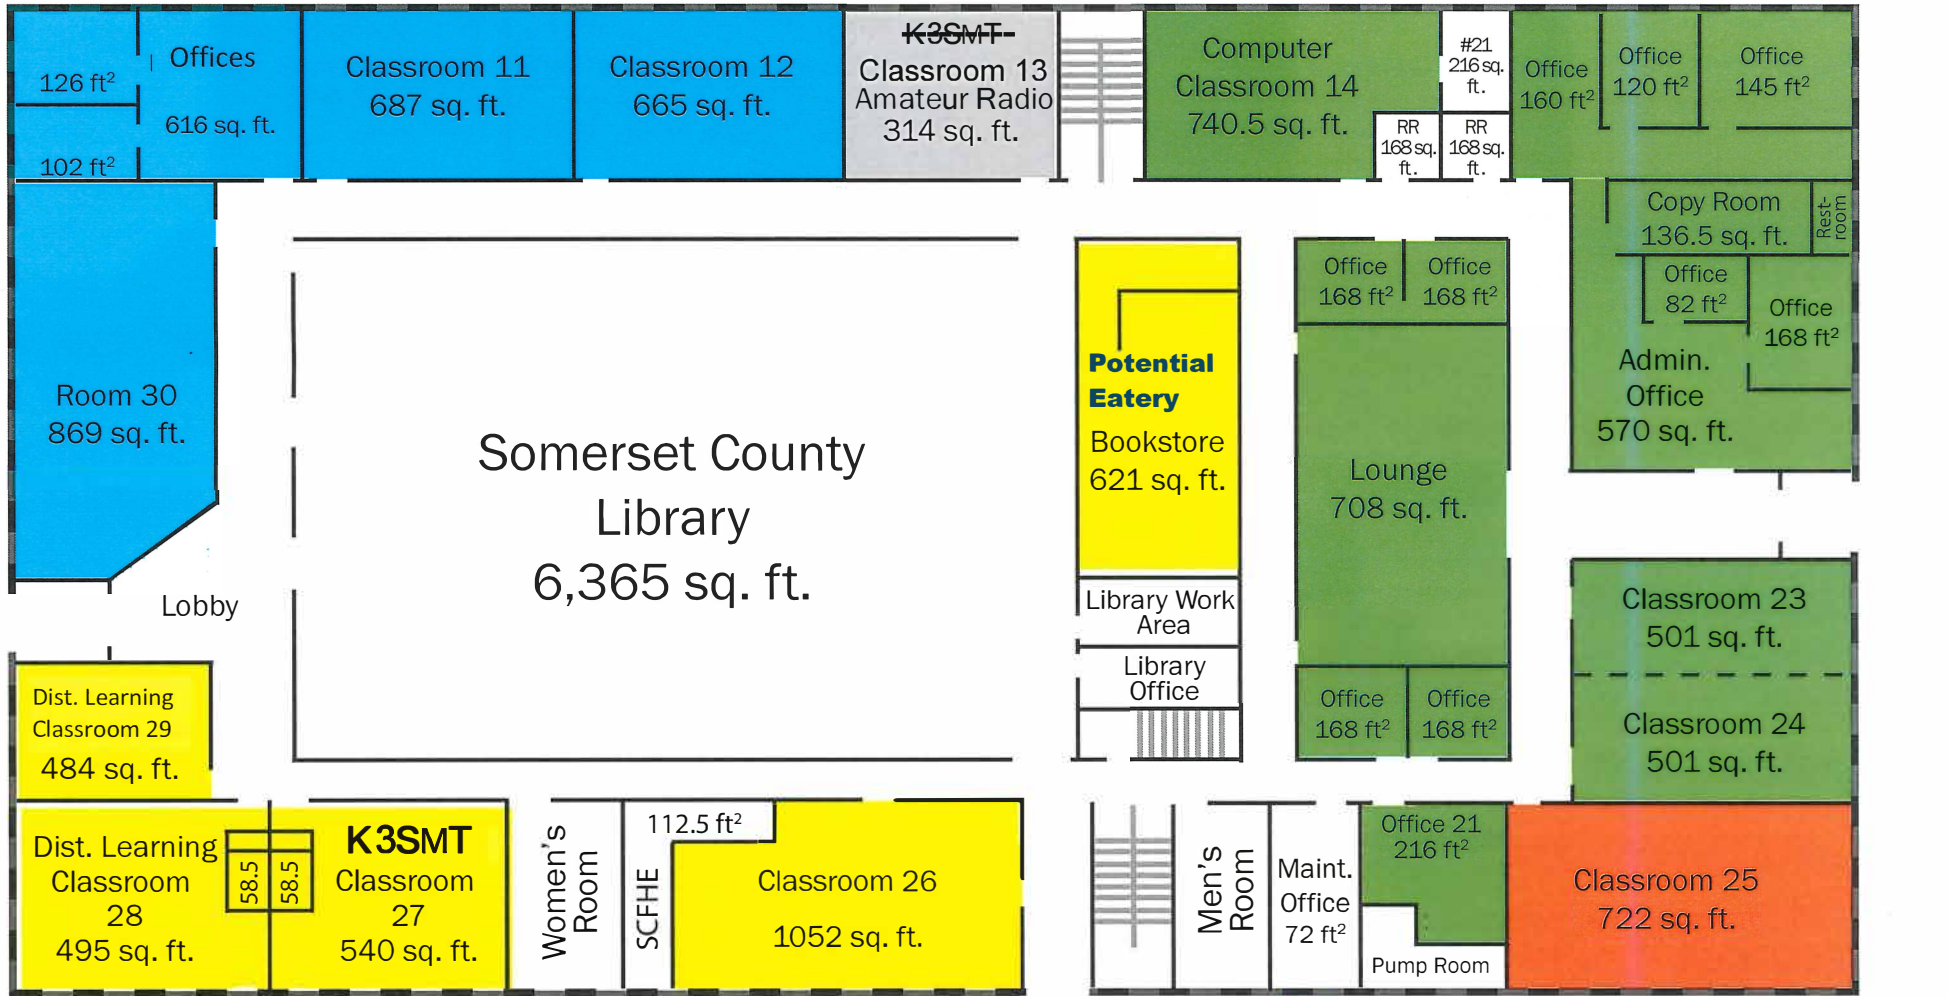

# Somerset Educational Center FOUNDERS HALL

March 1, 2019

Total Square Footage: 19,313.50 sq. ft.  
(\*Facility map not to scale)

- Vacant Space
- Amateur Radio Club
- CareerLink Somerset
- Center for Community Action
- Clarion University