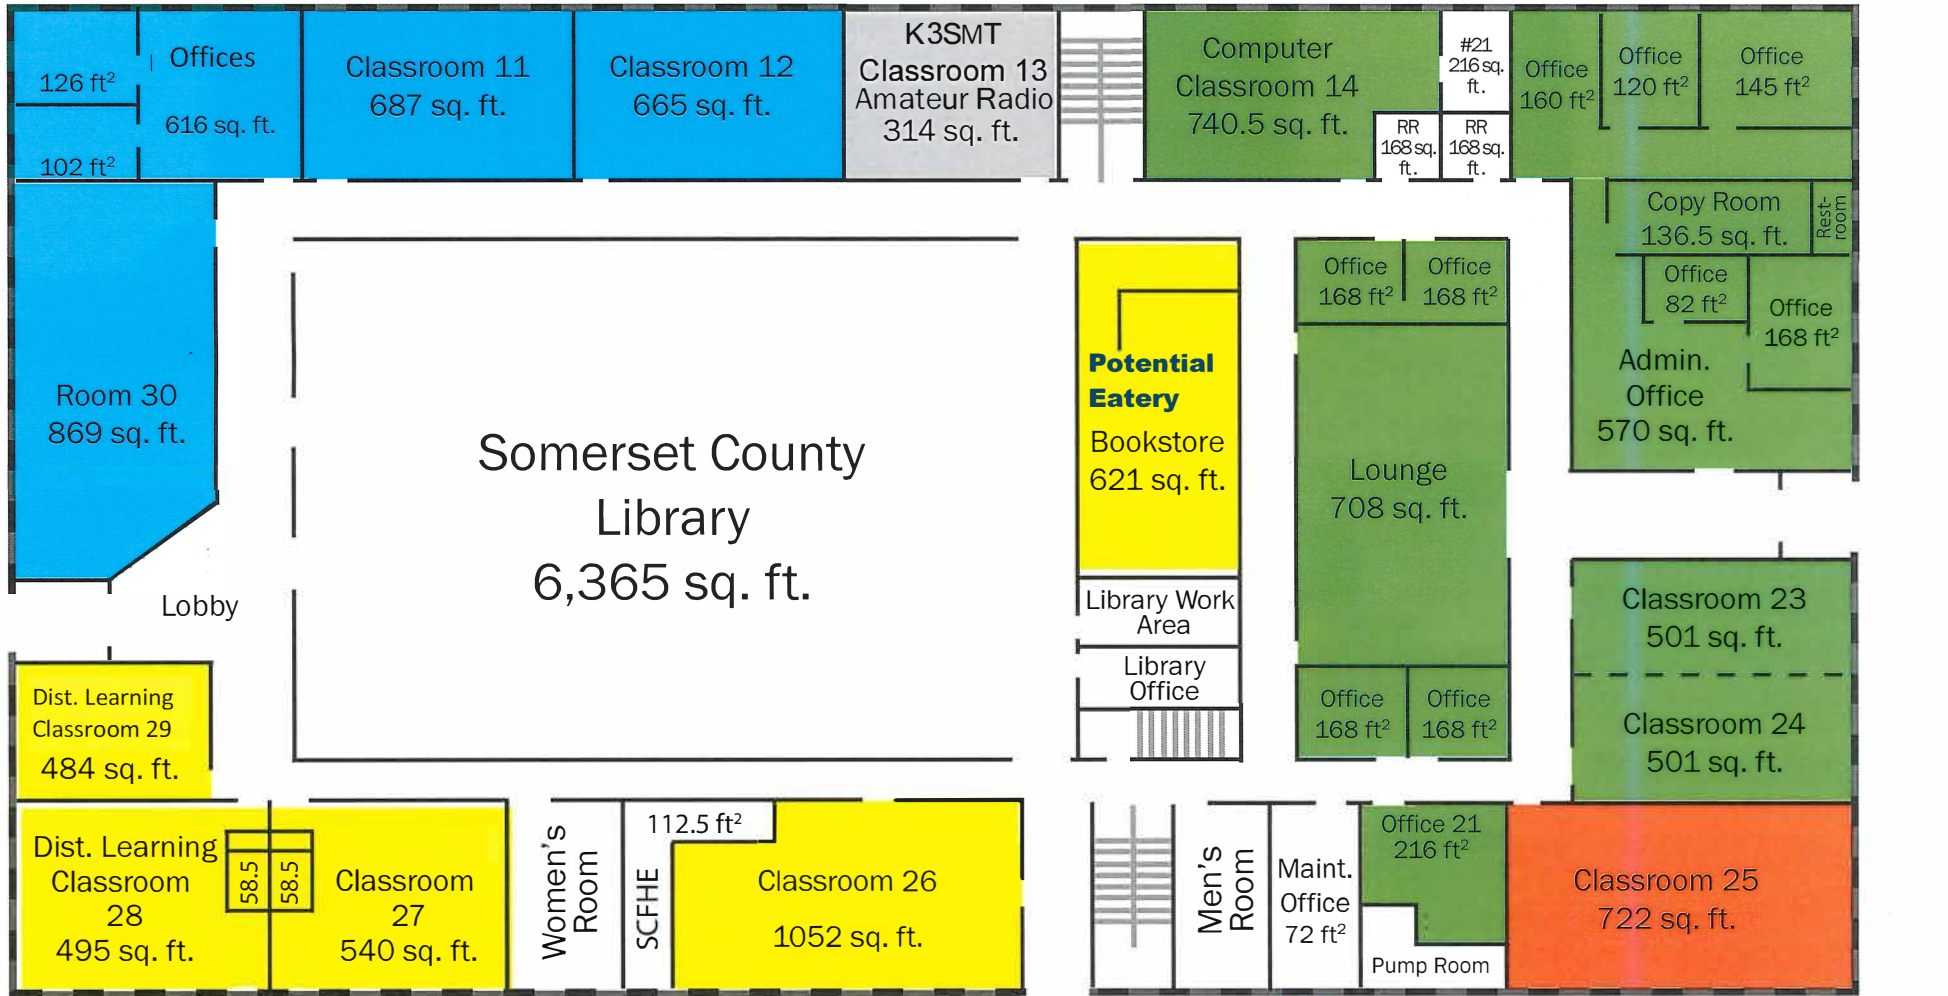

Somerset Educational Center FOUNDERS HALL

March 1, 2019

Total Square Footage: 19,313.50 sq. ft.
(*Facility map not to scale)

- Vacant Space
- Amateur Radio Club
- CareerLink Somerset
- Center for Community Action
- Clarion University